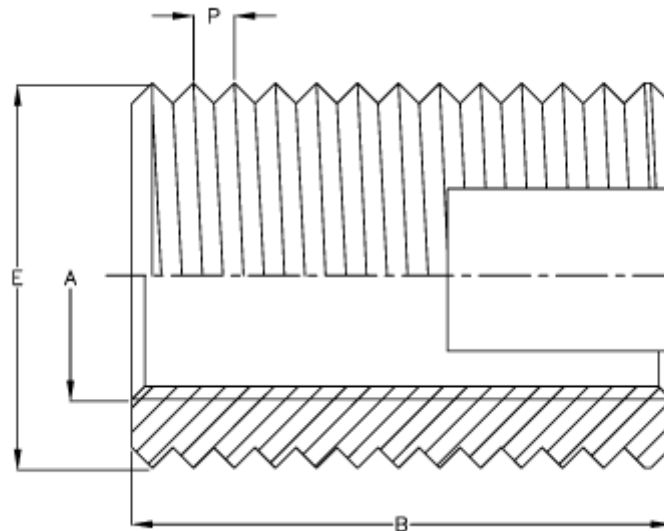

Article number: 12303000080800  
Description: KLEE-coil 303 000 080.800  
M8 Brass

## Measures

Female thread A	= M8
Length B	= 12
Male thread E	= 10.0
Min hole depth blind hole	= 15
Recommended bore diameter (hard mat.)	= 8.9 to 9.2
Recommended bore diameter (soft mat.)	= 8.6 to 8.8
Thread pitch P	= 1.00
Type	= 303 0 080..